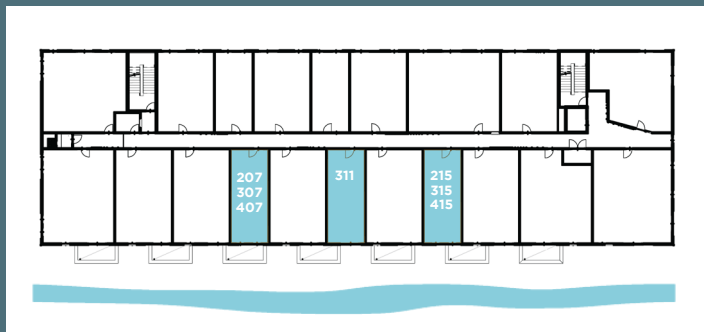

# MACKSON CORNERS

## S3

STUDIO / 1 BATH

472 SQ. FT.

Units:

207, 215, 307, 311, 315, 407, 415

417 Marion Road, Oshkosh, WI 54901  
PH: (920) 234-5039

MACKSONCORNERS.COM

All dimensions are approximate. Furniture layout is for illustrative purposes only.

## S3 with balcony

STUDIO / 1 BATH

472 SQ. FT.

Units:  
211, 411

417 Marion Road, Oshkosh, WI 54901  
PH: (920) 234-5039

MACKSONCORNERS.COM

All dimensions are approximate. Furniture layout is for illustrative purposes only.