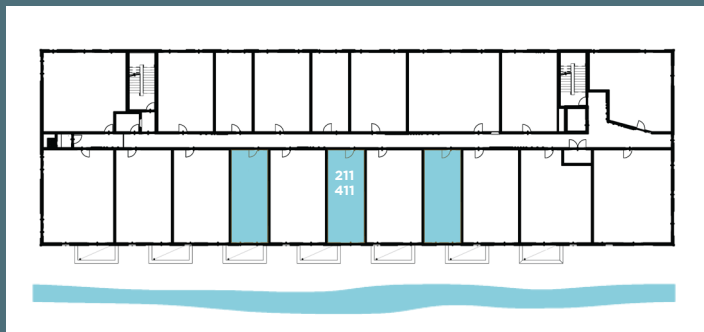

MACKSON CORNERS

S3 with balcony

STUDIO / 1 BATH

472 SQ. FT.

Units:
211, 411

417 Marion Road, Oshkosh, WI 54901
PH: (920) 234-5039

MACKSONCORNERS.COM