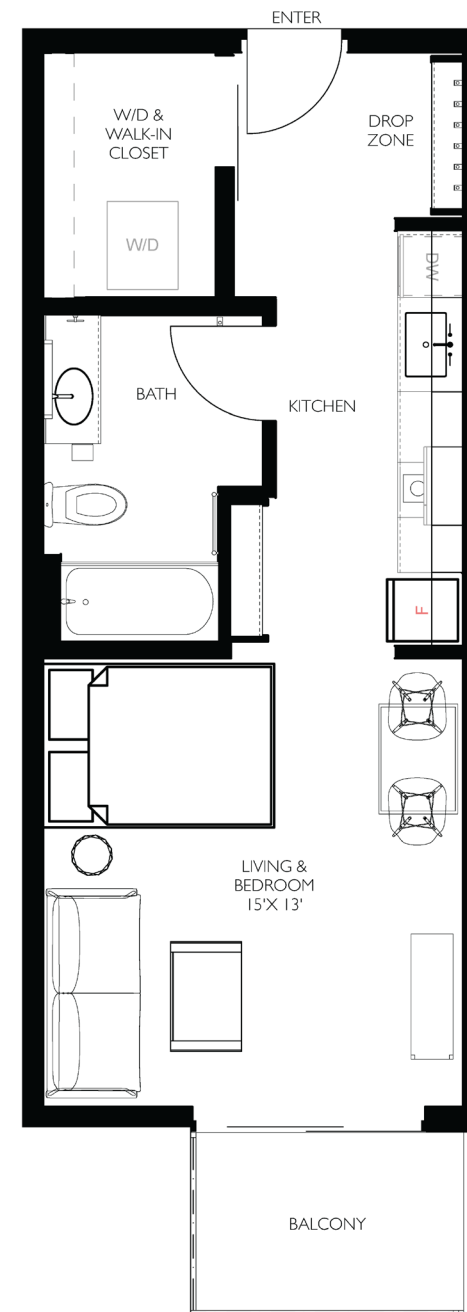

# MACKSON CORNERS

## S3

STUDIO / 1 BATH

472 SQ. FT.

Units:

207, 215, 307, 311, 315, 407, 415

417 Marion Road, Oshkosh, WI 54901  
PH: (920) 234-5039

MACKSONCORNERS.COM

All dimensions are approximate. Furniture layout is for illustrative purposes only.

## S3 with balcony

STUDIO / 1 BATH

472 SQ. FT.

Units:  
211, 411

417 Marion Road, Oshkosh, WI 54901  
PH: (920) 234-5039

MACKSONCORNERS.COM

All dimensions are approximate. Furniture layout is for illustrative purposes only.