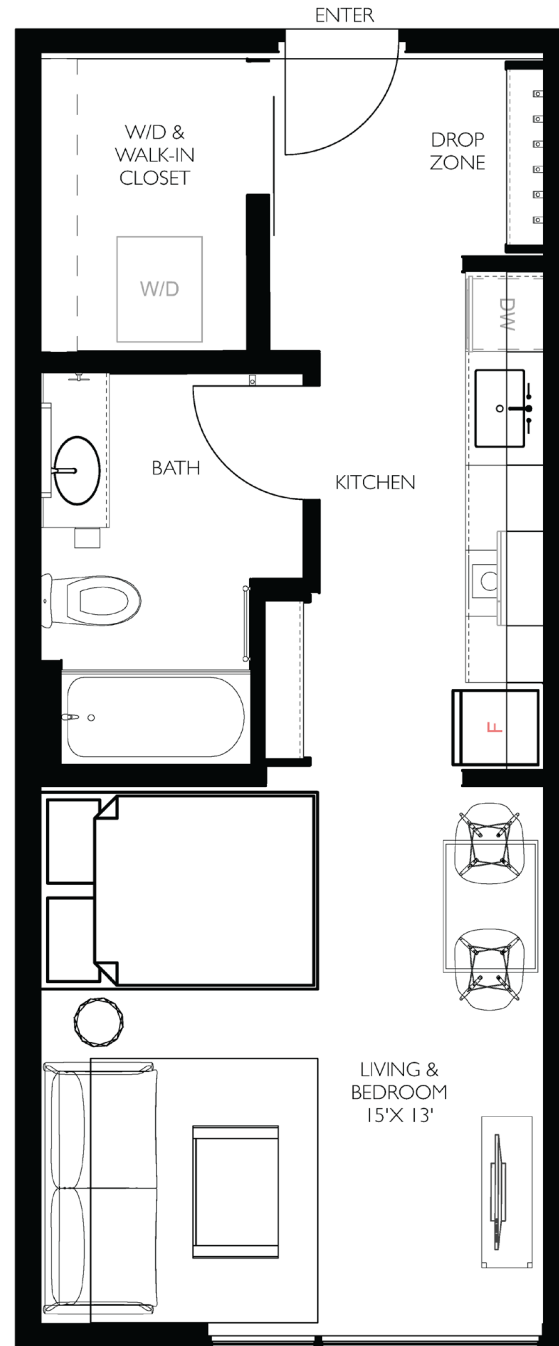

# MACKSON CORNERS

## S3

STUDIO / 1 BATH

472 SQ. FT.

Units:

207, 215, 307, 311, 315, 407, 415

417 Marion Road, Oshkosh, WI 54901  
PH: (920) 234-5039

MACKSONCORNERS.COM

All dimensions are approximate. Furniture layout is for illustrative purposes only.

## S3 with balcony

STUDIO / 1 BATH

472 SQ. FT.

Units:  
211, 411

417 Marion Road, Oshkosh, WI 54901  
PH: (920) 234-5039

MACKSONCORNERS.COM

All dimensions are approximate. Furniture layout is for illustrative purposes only.