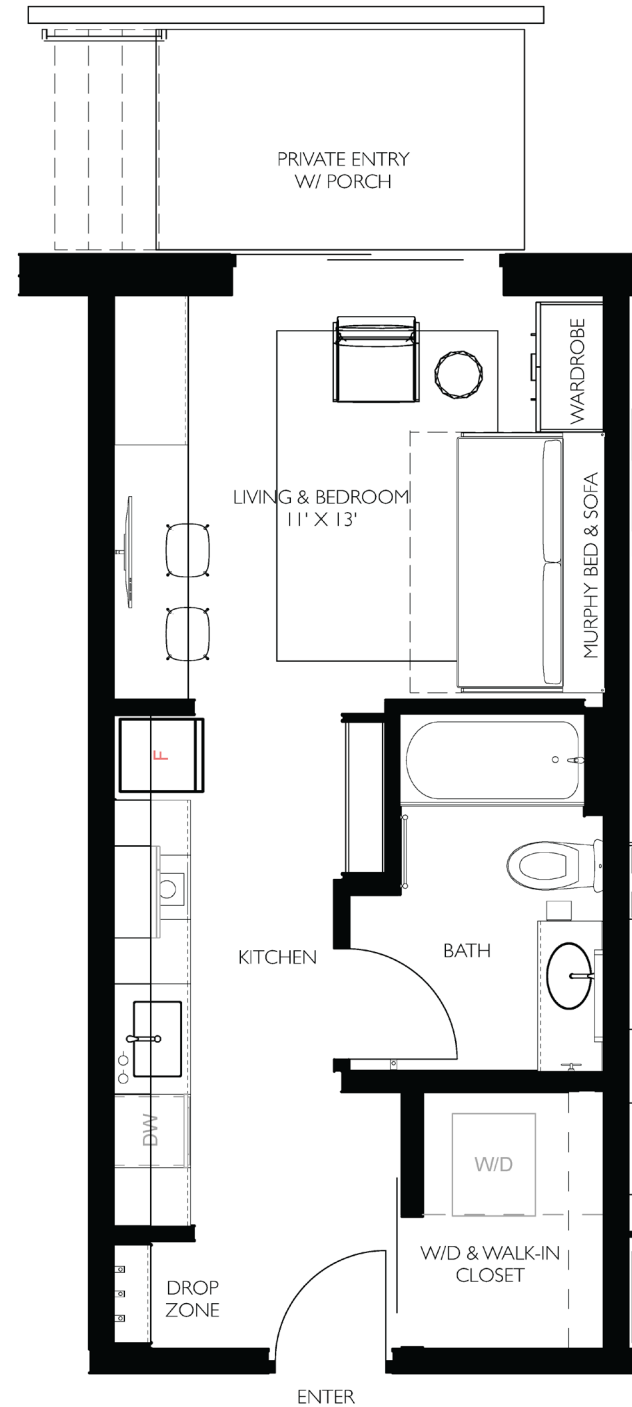

MACKSON CORNERS

S2

STUDIO / 1 BATH

semi-furnished with murphy bed & wardrobe
& includes a private entry with porch

400 SQ. FT.

Units:
106, 110

417 Marion Road, Oshkosh, WI 54901
PH: (920) 234-5039

MACKSONCORNERS.COM

All dimensions are approximate. Furniture layout is for illustrative purposes only.

MACKSON CORNERS

S2

STUDIO / 1 BATH

semi-furnished with murphy bed & wardrobe

400 SQ. FT.

Units:

206, 210, 306, 310, 406, 410