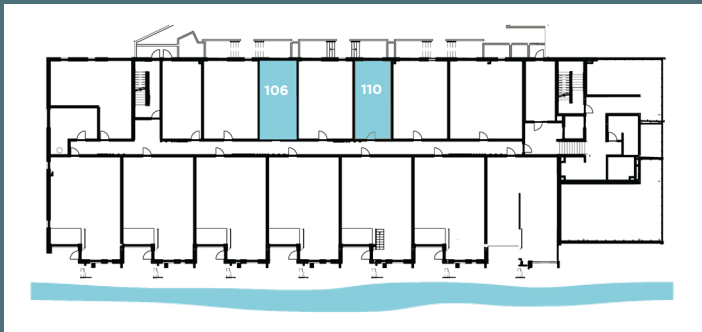

MACKSON CORNERS

S2

STUDIO / 1 BATH

semi-furnished with murphy bed & wardrobe
& includes a private entry with porch

400 SQ. FT.

Units:
106, 110

417 Marion Road, Oshkosh, WI 54901
PH: (920) 234-5039

MACKSONCORNERS.COM

All dimensions are approximate. Furniture layout is for illustrative purposes only.

MACKSON CORNERS

S2

STUDIO / 1 BATH

semi-furnished with murphy bed & wardrobe

400 SQ. FT.

Units:

206, 210, 306, 310, 406, 410