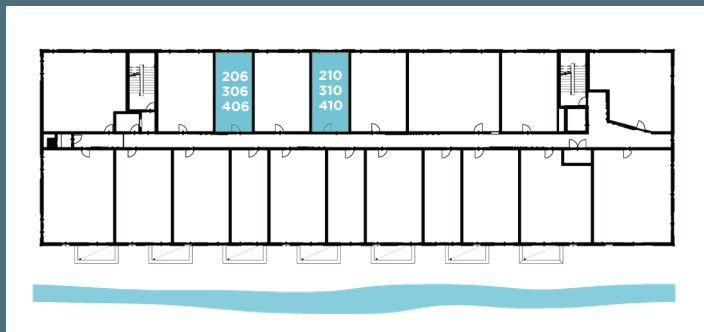

MACKSON CORNERS

S2

STUDIO / 1 BATH

semi-furnished with murphy bed & wardrobe
& includes a private entry with porch

400 SQ. FT.

Units:
106, 110

417 Marion Road, Oshkosh, WI 54901
PH: (920) 234-5039

MACKSONCORNERS.COM

All dimensions are approximate. Furniture layout is for illustrative purposes only.

MACKSON CORNERS

S2

STUDIO / 1 BATH

semi-furnished with murphy bed & wardrobe

400 SQ. FT.

Units:

206, 210, 306, 310, 406, 410