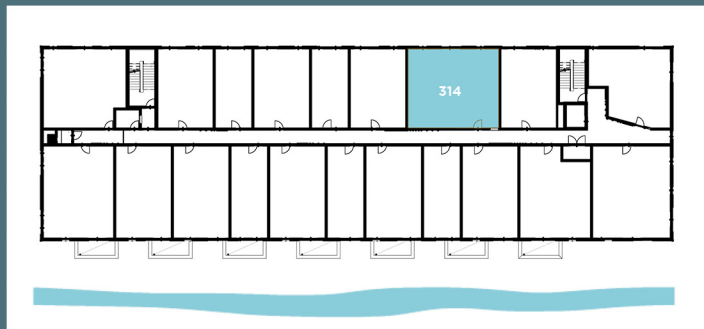

MACKSON CORNERS

B17 (Type A)

2 BED / 1 BATH

970 SQ. FT.

Unit: 314

417 Marion Road, Oshkosh, WI 54901
PH: (920) 234-5039

MACKSONCORNERS.COM

All dimensions are approximate. Furniture layout is for illustrative purposes only.