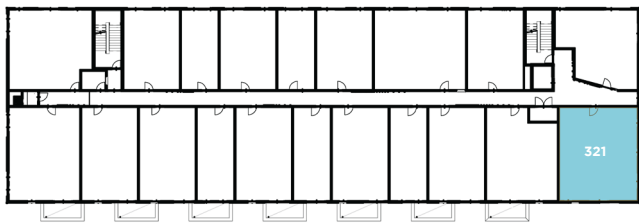

# MACKSON CORNERS

## B16

2 BED / 2 BATH

966 SQ. FT.

Unit: 321

417 Marion Road, Oshkosh, WI 54901  
PH: (920) 234-5039

MACKSONCORNERS.COM

All dimensions are approximate. Furniture layout is for illustrative purposes only.

## B16

2 BED / 2 BATH

966 SQ. FT.

Units:  
221, 421

417 Marion Road, Oshkosh, WI 54901  
PH: (920) 234-5039

MACKSONCORNERS.COM

All dimensions are approximate. Furniture layout is for illustrative purposes only.