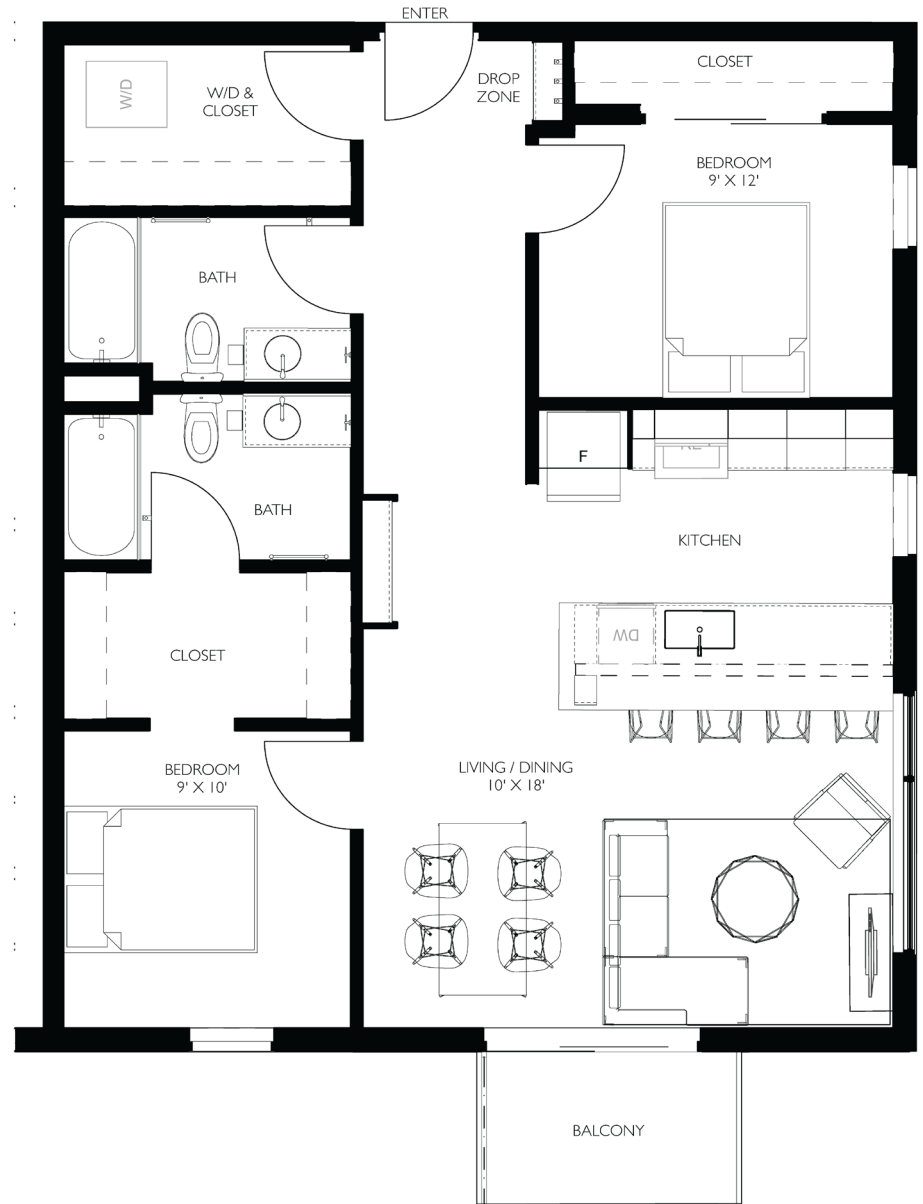

# MACKSON CORNERS

## B16

2 BED / 2 BATH

966 SQ. FT.

Unit: 321

417 Marion Road, Oshkosh, WI 54901  
PH: (920) 234-5039

MACKSONCORNERS.COM

All dimensions are approximate. Furniture layout is for illustrative purposes only.

## B16

2 BED / 2 BATH

966 SQ. FT.

Units:  
221, 421

417 Marion Road, Oshkosh, WI 54901  
PH: (920) 234-5039

MACKSONCORNERS.COM

All dimensions are approximate. Furniture layout is for illustrative purposes only.