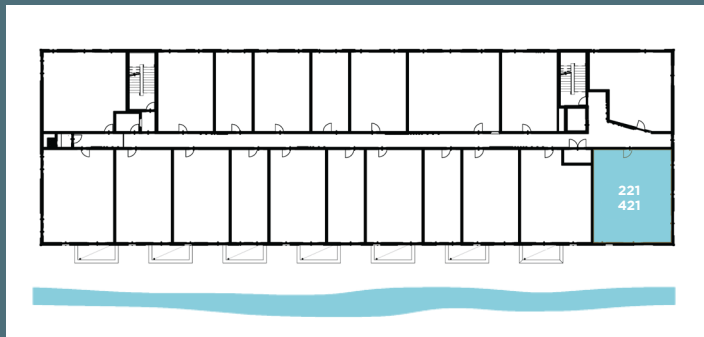

## B16

2 BED / 2 BATH

966 SQ. FT.

Unit: 321

417 Marion Road, Oshkosh, WI 54901  
PH: (920) 234-5039

MACKSONCORNERS.COM

All dimensions are approximate. Furniture layout is for illustrative purposes only.

# MACKSON CORNERS

## B16

2 BED / 2 BATH

966 SQ. FT.

Units:  
221, 421

417 Marion Road, Oshkosh, WI 54901  
PH: (920) 234-5039

MACKSONCORNERS.COM

All dimensions are approximate. Furniture layout is for illustrative purposes only.