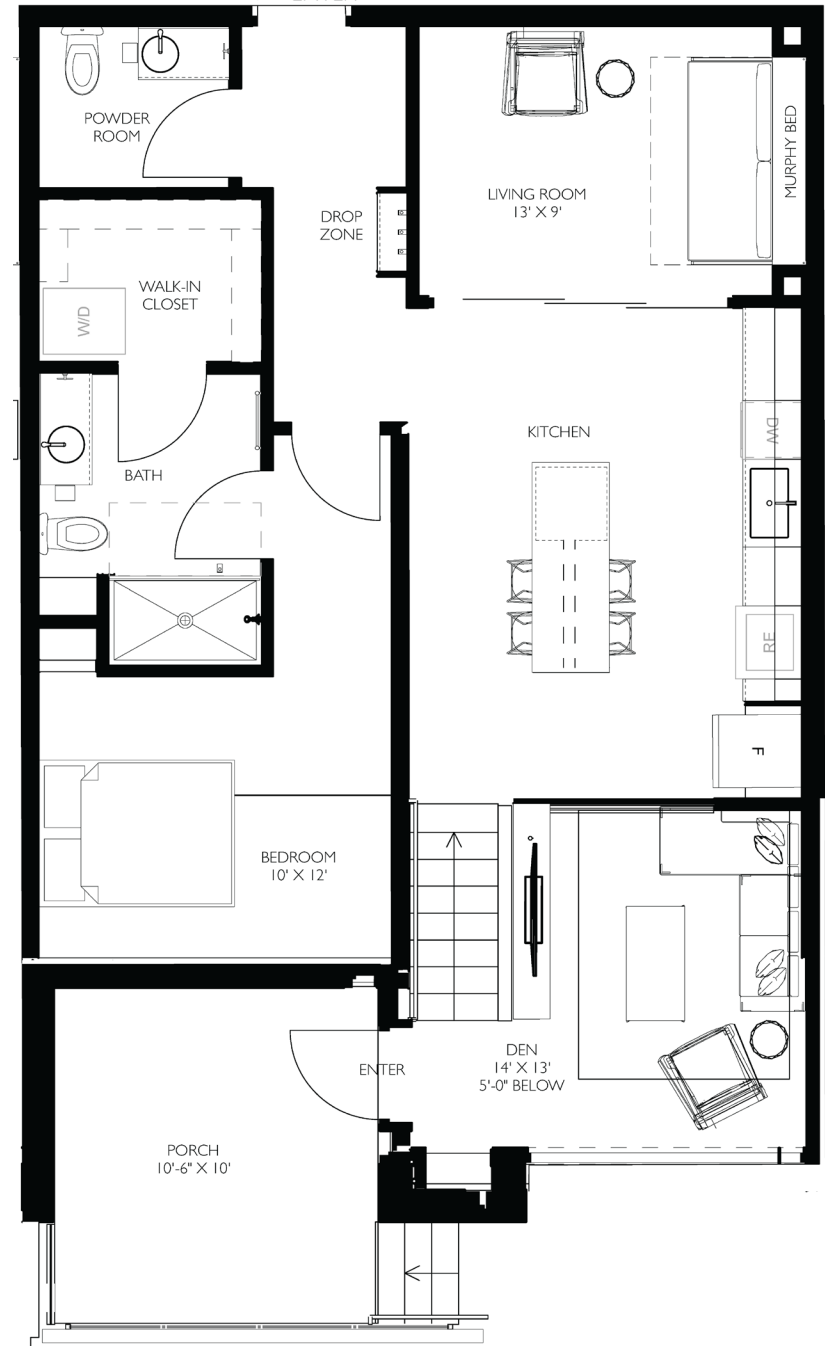

MACKSON CORNERS

B15

2 BED / 1.5 BATH

946 SQ. FT.

Units:
101, 105, 109, 113

417 Marion Road, Oshkosh, WI 54901
PH: (920) 234-5039

MACKSONCORNERS.COM

All dimensions are approximate. Furniture layout is for illustrative purposes only.

MACKSON CORNERS

B15

2 BED / 1.5 BATH

946 SQ. FT.

Units:

103, 107, 111

417 Marion Road, Oshkosh, WI 54901

PH: (920) 234-5039

MACKSONCORNERS.COM

All dimensions are approximate. Furniture layout is for illustrative purposes only.