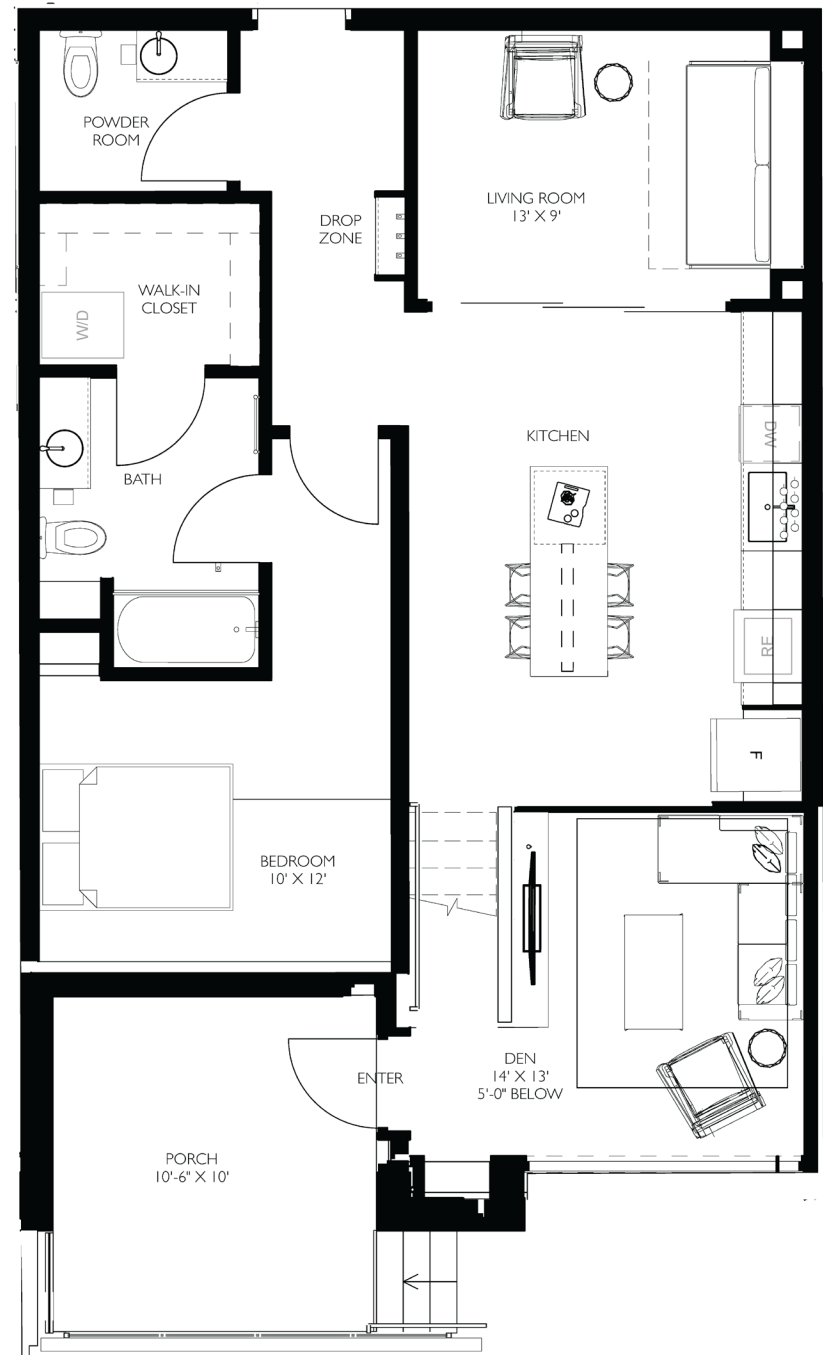

MACKSON CORNERS

B15

2 BED / 1.5 BATH

946 SQ. FT.

Units:
101, 105, 109, 113

417 Marion Road, Oshkosh, WI 54901
PH: (920) 234-5039

MACKSONCORNERS.COM

All dimensions are approximate. Furniture layout is for illustrative purposes only.

MACKSON CORNERS

B15

2 BED / 1.5 BATH

946 SQ. FT.

Units:

103, 107, 111

417 Marion Road, Oshkosh, WI 54901

PH: (920) 234-5039

MACKSONCORNERS.COM

All dimensions are approximate. Furniture layout is for illustrative purposes only.