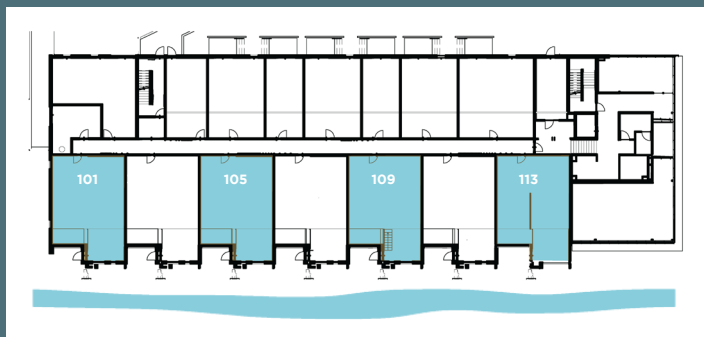

MACKSON CORNERS

B15

2 BED / 1.5 BATH

946 SQ. FT.

Units:
101, 105, 109, 113

417 Marion Road, Oshkosh, WI 54901
PH: (920) 234-5039

MACKSONCORNERS.COM

All dimensions are approximate. Furniture layout is for illustrative purposes only.

MACKSON CORNERS

B15

2 BED / 1.5 BATH

946 SQ. FT.

Units:

103, 107, 111

417 Marion Road, Oshkosh, WI 54901

PH: (920) 234-5039

MACKSONCORNERS.COM

All dimensions are approximate. Furniture layout is for illustrative purposes only.