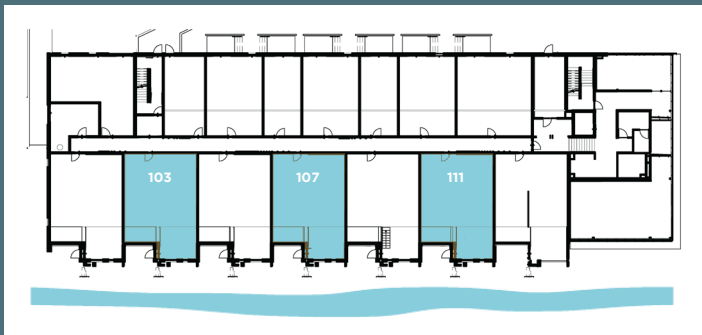

MACKSON CORNERS

B15

2 BED / 1.5 BATH

946 SQ. FT.

Units:
101, 105, 109, 113

417 Marion Road, Oshkosh, WI 54901
PH: (920) 234-5039

MACKSONCORNERS.COM

All dimensions are approximate. Furniture layout is for illustrative purposes only.

MACKSON CORNERS

B15

2 BED / 1.5 BATH

946 SQ. FT.

Units:

103, 107, 111

417 Marion Road, Oshkosh, WI 54901

PH: (920) 234-5039

MACKSONCORNERS.COM

All dimensions are approximate. Furniture layout is for illustrative purposes only.