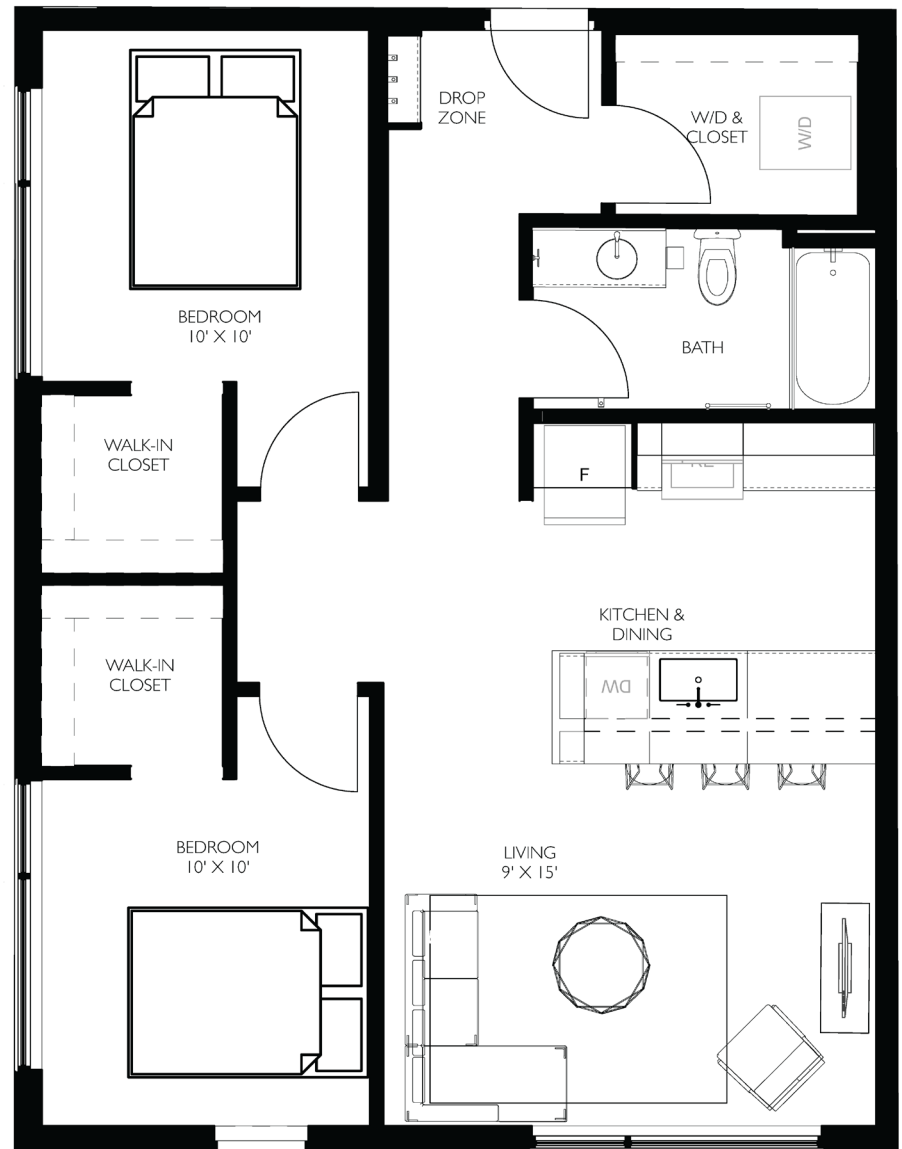

MACKSON CORNERS

B14

2 BED / 1 BATH

877 SQ. FT.

Unit: 301

417 Marion Road, Oshkosh, WI 54901
PH: (920) 234-5039

MACKSONCORNERS.COM

All dimensions are approximate. Furniture layout is for illustrative purposes only.

MACKSON CORNERS

B14 with balcony

2 BED / 1 BATH

877 SQ. FT.

Units:
201, 401

417 Marion Road, Oshkosh, WI 54901
PH: (920) 234-5039

MACKSONCORNERS.COM

All dimensions are approximate. Furniture layout is for illustrative purposes only.