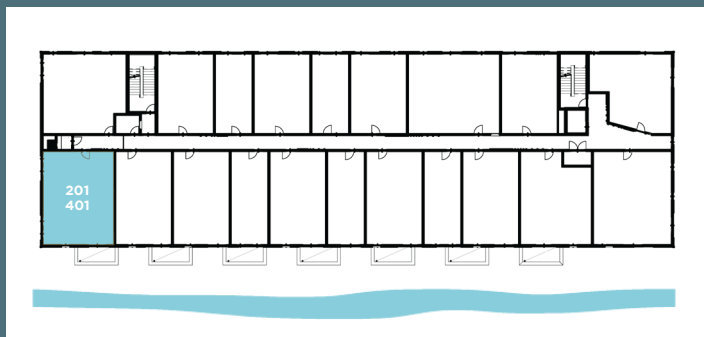

MACKSON CORNERS

B14

2 BED / 1 BATH

877 SQ. FT.

Unit: 301

417 Marion Road, Oshkosh, WI 54901
PH: (920) 234-5039

MACKSONCORNERS.COM

All dimensions are approximate. Furniture layout is for illustrative purposes only.

MACKSON CORNERS

B14 with balcony

2 BED / 1 BATH

877 SQ. FT.

Units:
201, 401

417 Marion Road, Oshkosh, WI 54901
PH: (920) 234-5039

MACKSONCORNERS.COM

All dimensions are approximate. Furniture layout is for illustrative purposes only.