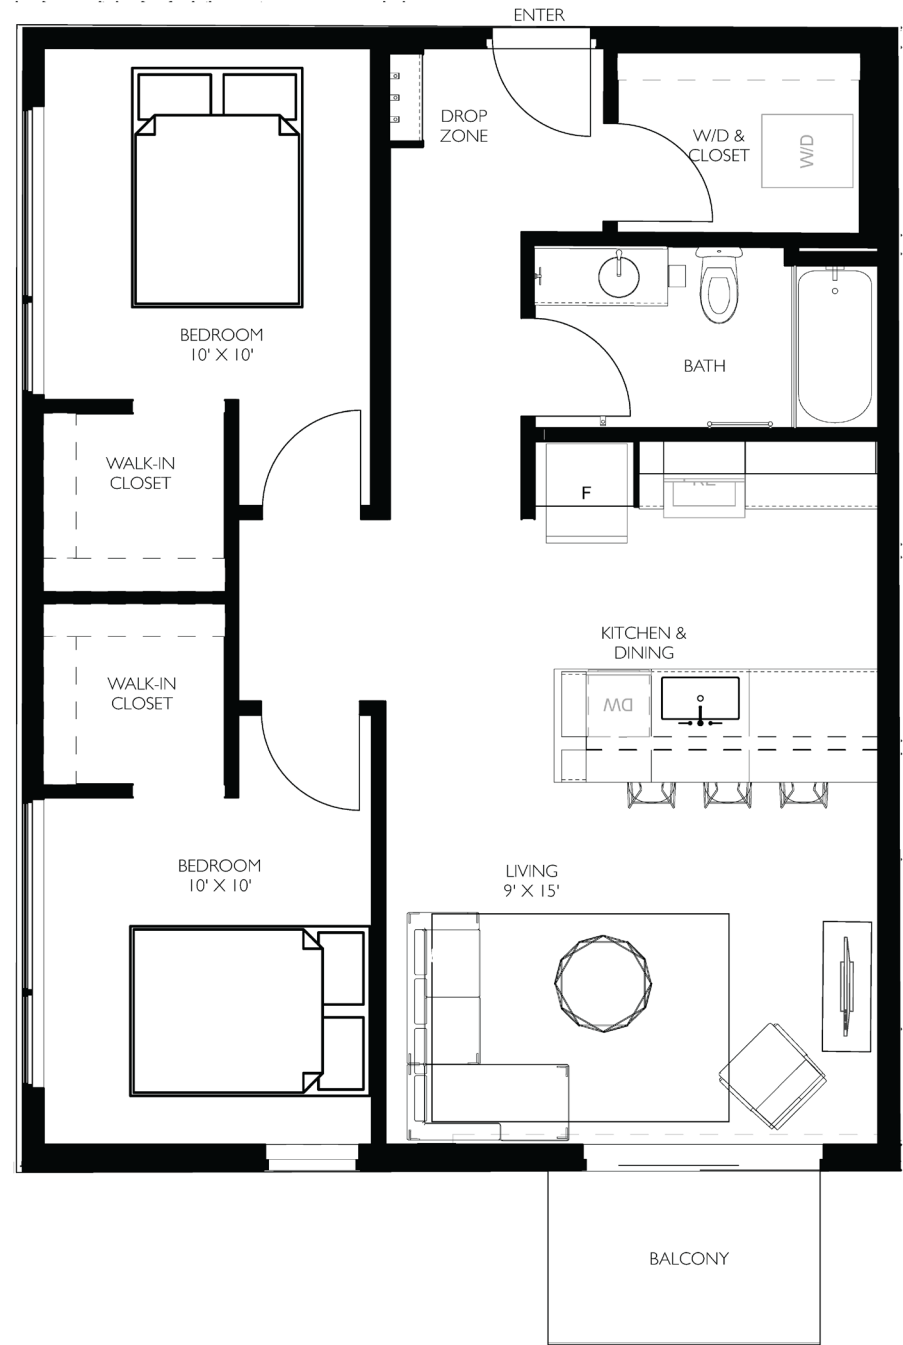

MACKSON CORNERS

B14

2 BED / 1 BATH

877 SQ. FT.

Unit: 301

417 Marion Road, Oshkosh, WI 54901
PH: (920) 234-5039

MACKSONCORNERS.COM

All dimensions are approximate. Furniture layout is for illustrative purposes only.

MACKSON CORNERS

B14 with balcony

2 BED / 1 BATH

877 SQ. FT.

Units:
201, 401

417 Marion Road, Oshkosh, WI 54901
PH: (920) 234-5039

MACKSONCORNERS.COM

All dimensions are approximate. Furniture layout is for illustrative purposes only.