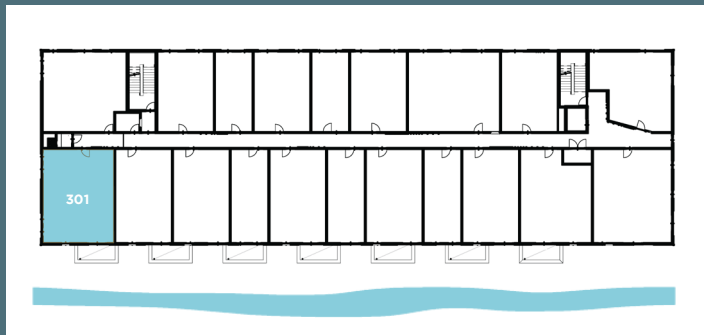

MACKSON CORNERS

B14

2 BED / 1 BATH

877 SQ. FT.

Unit: 301

417 Marion Road, Oshkosh, WI 54901
PH: (920) 234-5039

MACKSONCORNERS.COM

All dimensions are approximate. Furniture layout is for illustrative purposes only.

MACKSON CORNERS

B14 with balcony

2 BED / 1 BATH

877 SQ. FT.

Units:
201, 401

417 Marion Road, Oshkosh, WI 54901
PH: (920) 234-5039

MACKSONCORNERS.COM

All dimensions are approximate. Furniture layout is for illustrative purposes only.