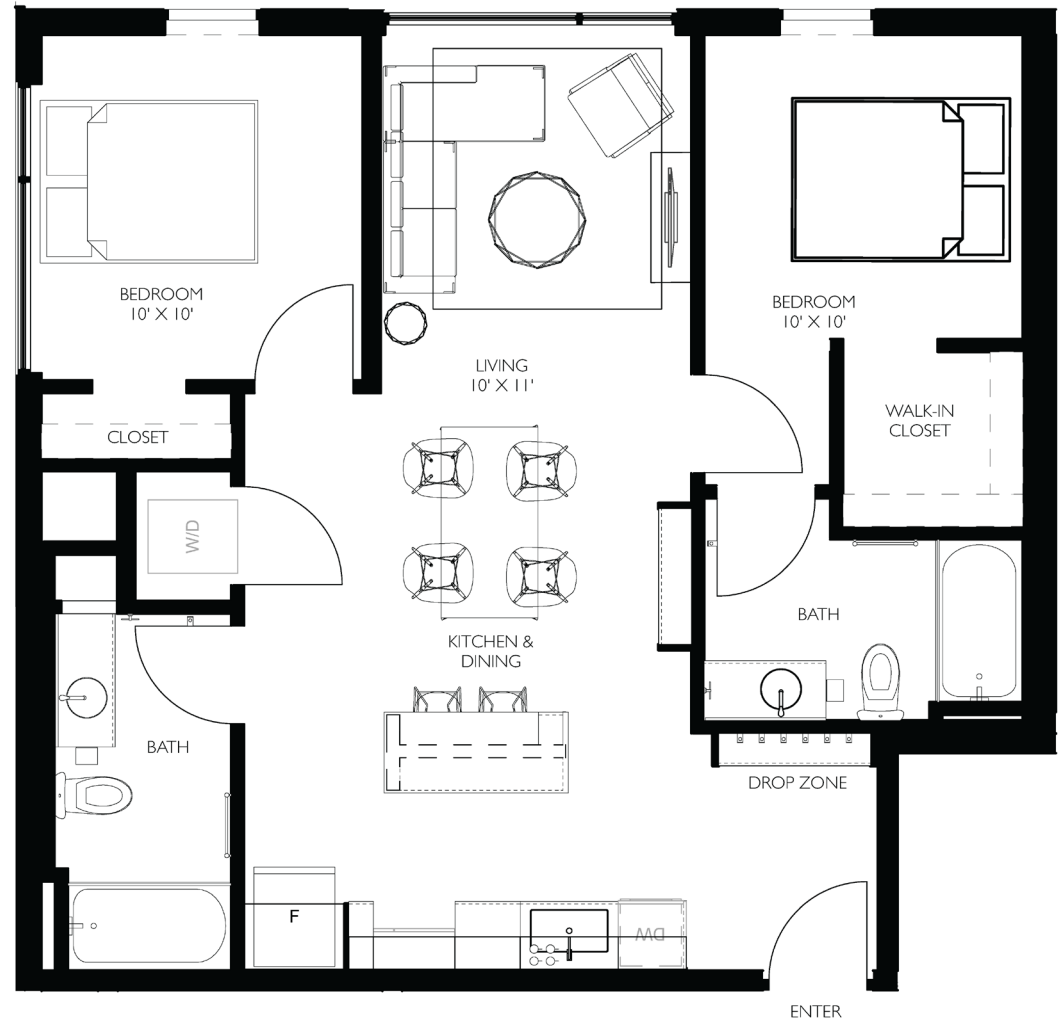

# MACKSON CORNERS

## B13

2 BED / 2 BATH

842 SQ. FT.

Unit: 302

417 Marion Road, Oshkosh, WI 54901  
PH: (920) 234-5039

MACKSONCORNERS.COM

All dimensions are approximate. Furniture layout is for illustrative purposes only.

## B13 with balcony

2 BED / 2 BATH

842 SQ. FT.

Units:  
202, 402

417 Marion Road, Oshkosh, WI 54901  
PH: (920) 234-5039

MACKSONCORNERS.COM

All dimensions are approximate. Furniture layout is for illustrative purposes only.