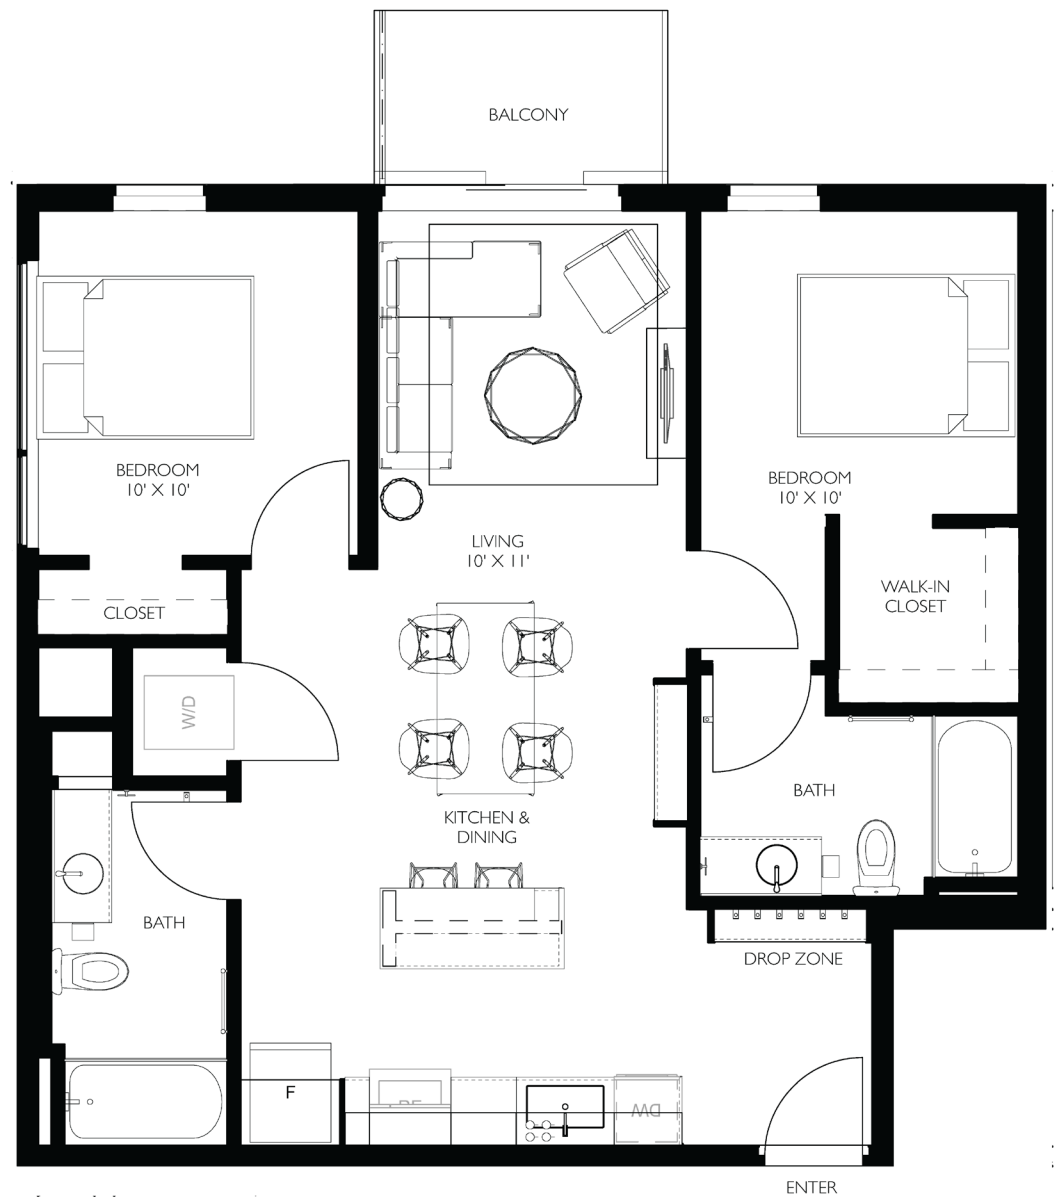

# MACKSON CORNERS

## B13

2 BED / 2 BATH

842 SQ. FT.

Unit: 302

417 Marion Road, Oshkosh, WI 54901  
PH: (920) 234-5039

MACKSONCORNERS.COM

All dimensions are approximate. Furniture layout is for illustrative purposes only.

## B13 with balcony

2 BED / 2 BATH

842 SQ. FT.

Units:  
202, 402

417 Marion Road, Oshkosh, WI 54901  
PH: (920) 234-5039

MACKSONCORNERS.COM

All dimensions are approximate. Furniture layout is for illustrative purposes only.