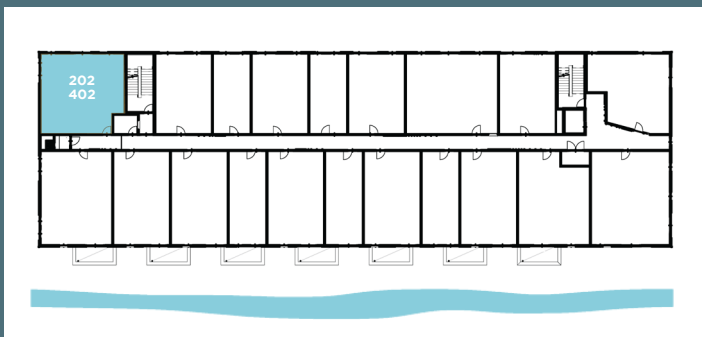

## B13

2 BED / 2 BATH

842 SQ. FT.

Unit: 302

417 Marion Road, Oshkosh, WI 54901  
PH: (920) 234-5039

MACKSONCORNERS.COM

All dimensions are approximate. Furniture layout is for illustrative purposes only.

# MACKSON CORNERS

## B13 with balcony

2 BED / 2 BATH

842 SQ. FT.

Units:  
202, 402

417 Marion Road, Oshkosh, WI 54901  
PH: (920) 234-5039

MACKSONCORNERS.COM

All dimensions are approximate. Furniture layout is for illustrative purposes only.