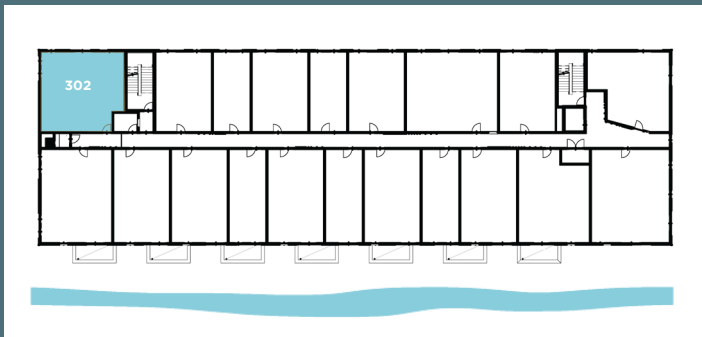

# MACKSON CORNERS

## B13

2 BED / 2 BATH

842 SQ. FT.

Unit: 302

417 Marion Road, Oshkosh, WI 54901  
PH: (920) 234-5039

MACKSONCORNERS.COM

All dimensions are approximate. Furniture layout is for illustrative purposes only.

## B13 with balcony

2 BED / 2 BATH

842 SQ. FT.

Units:  
202, 402

417 Marion Road, Oshkosh, WI 54901  
PH: (920) 234-5039

MACKSONCORNERS.COM

All dimensions are approximate. Furniture layout is for illustrative purposes only.