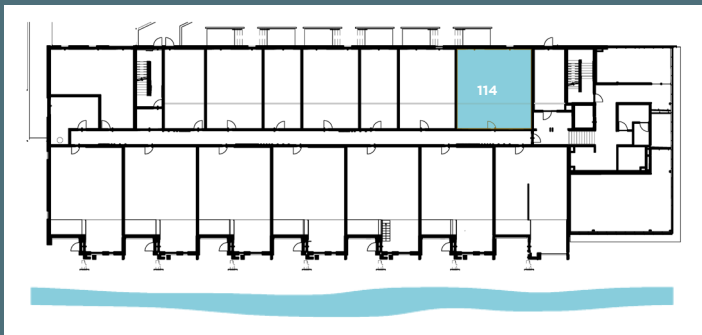

MACKSON CORNERS

B11

2 BED / 1 BATH

803 SQ. FT.

Units:

114

417 Marion Road, Oshkosh, WI 54901

PH: (920) 234-5039

MACKSONCORNERS.COM

All dimensions are approximate. Furniture layout is for illustrative purposes only.