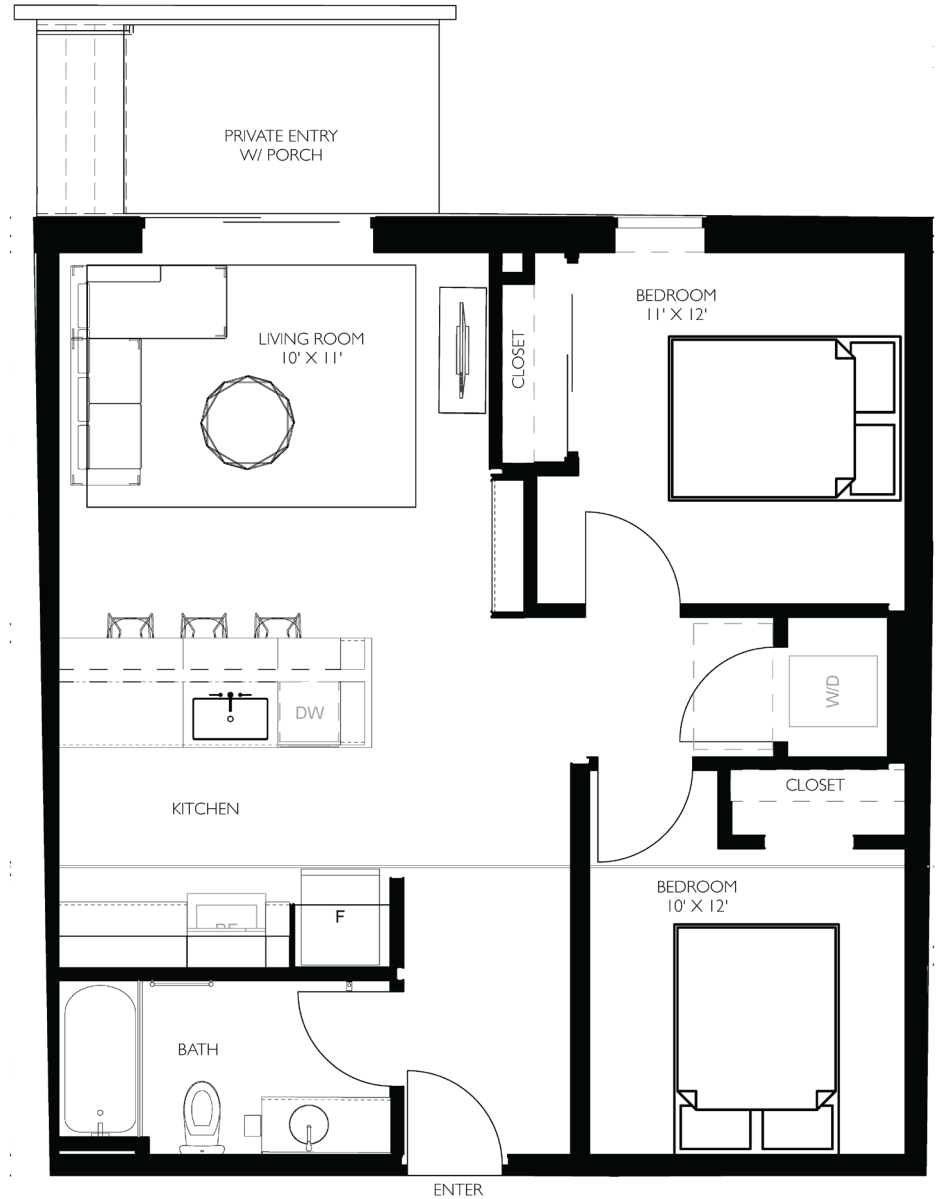

MACKSON CORNERS

B11

2 BED / 1 BATH

803 SQ. FT.

Units:

114

417 Marion Road, Oshkosh, WI 54901

PH: (920) 234-5039

MACKSONCORNERS.COM

All dimensions are approximate. Furniture layout is for illustrative purposes only.