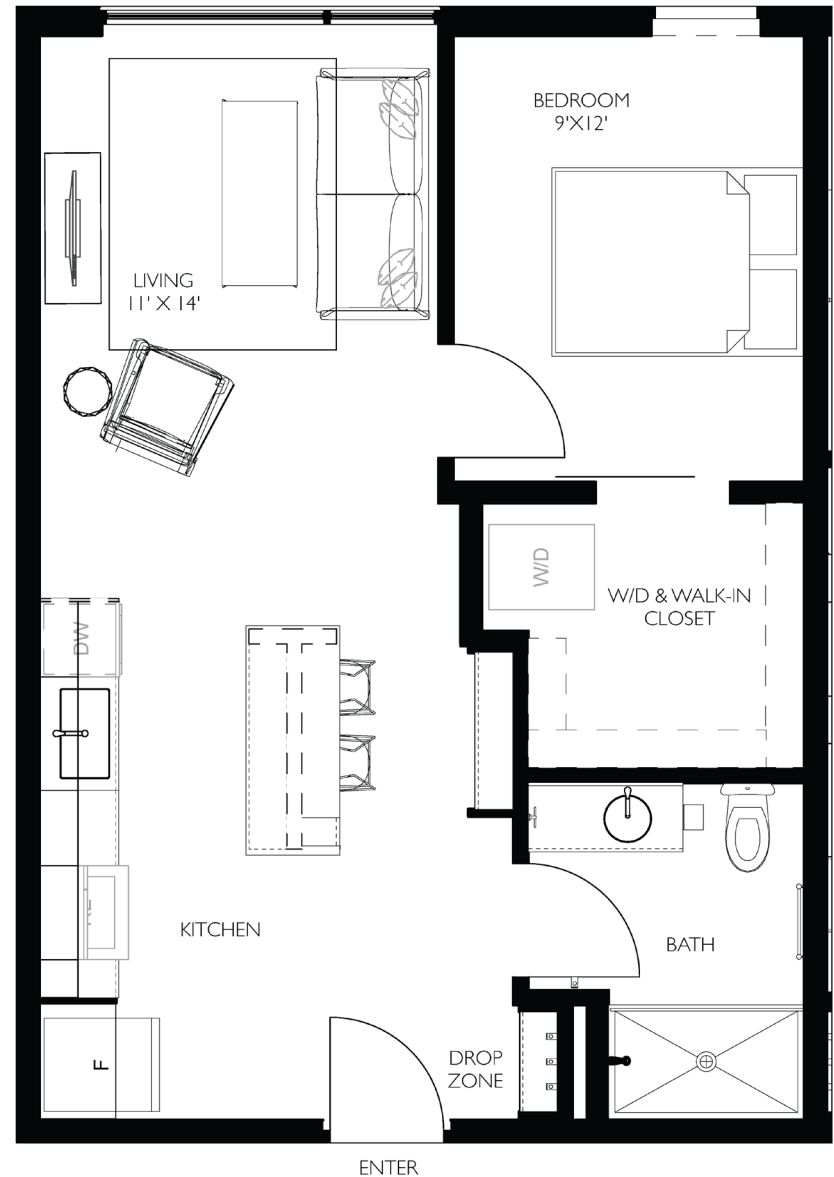

MACKSON CORNERS

A2

1 BED / 1 BATH

includes a private entry with porch

590 SQ. FT.

Units:

104, 108, 112

417 Marion Road, Oshkosh, WI 54901
PH: (920) 234-5039

MACKSONCORNERS.COM

All dimensions are approximate. Furniture layout is for illustrative purposes only.

MACKSON CORNERS

A2

1 BED / 1 BATH

590 SQ. FT.

Units:

204, 212, 216, 308, 404, 412, 416

417 Marion Road, Oshkosh, WI 54901
PH: (920) 234-5039

MACKSONCORNERS.COM

All dimensions are approximate. Furniture layout is for illustrative purposes only.

MACKSON CORNERS

A2 with balcony

1 BED / 1 BATH

590 SQ. FT.

Units:

208, 304, 312, 316, 408

417 Marion Road, Oshkosh, WI 54901
PH: (920) 234-5039

MACKSONCORNERS.COM

All dimensions are approximate. Furniture layout is for illustrative purposes only.