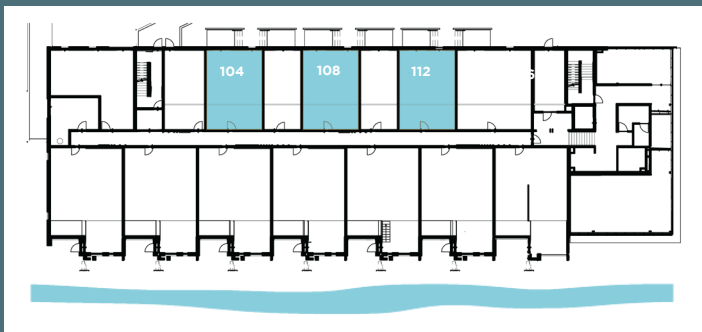

MACKSON CORNERS

A2

1 BED / 1 BATH

includes a private entry with porch

590 SQ. FT.

Units:

104, 108, 112

417 Marion Road, Oshkosh, WI 54901
PH: (920) 234-5039

MACKSONCORNERS.COM

All dimensions are approximate. Furniture layout is for illustrative purposes only.

MACKSON CORNERS

A2

1 BED / 1 BATH

590 SQ. FT.

Units:

204, 212, 216, 308, 404, 412, 416

417 Marion Road, Oshkosh, WI 54901
PH: (920) 234-5039

MACKSONCORNERS.COM

All dimensions are approximate. Furniture layout is for illustrative purposes only.

MACKSON CORNERS

A2 with balcony

1 BED / 1 BATH

590 SQ. FT.