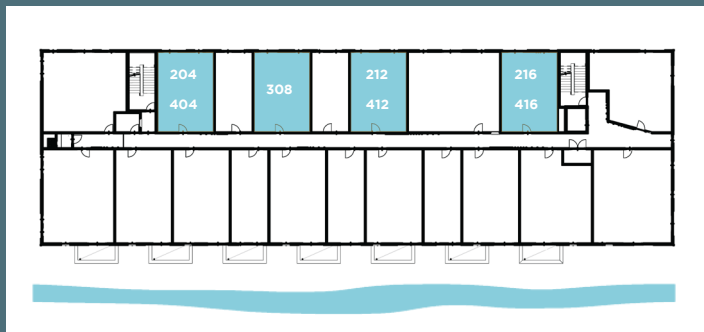

MACKSON CORNERS

A2

1 BED / 1 BATH

includes a private entry with porch

590 SQ. FT.

Units:

104, 108, 112

417 Marion Road, Oshkosh, WI 54901
PH: (920) 234-5039

MACKSONCORNERS.COM

All dimensions are approximate. Furniture layout is for illustrative purposes only.

MACKSON CORNERS

A2

1 BED / 1 BATH

590 SQ. FT.

Units:

204, 212, 216, 308, 404, 412, 416

417 Marion Road, Oshkosh, WI 54901
PH: (920) 234-5039

MACKSONCORNERS.COM

All dimensions are approximate. Furniture layout is for illustrative purposes only.

MACKSON CORNERS

A2 with balcony

1 BED / 1 BATH

590 SQ. FT.