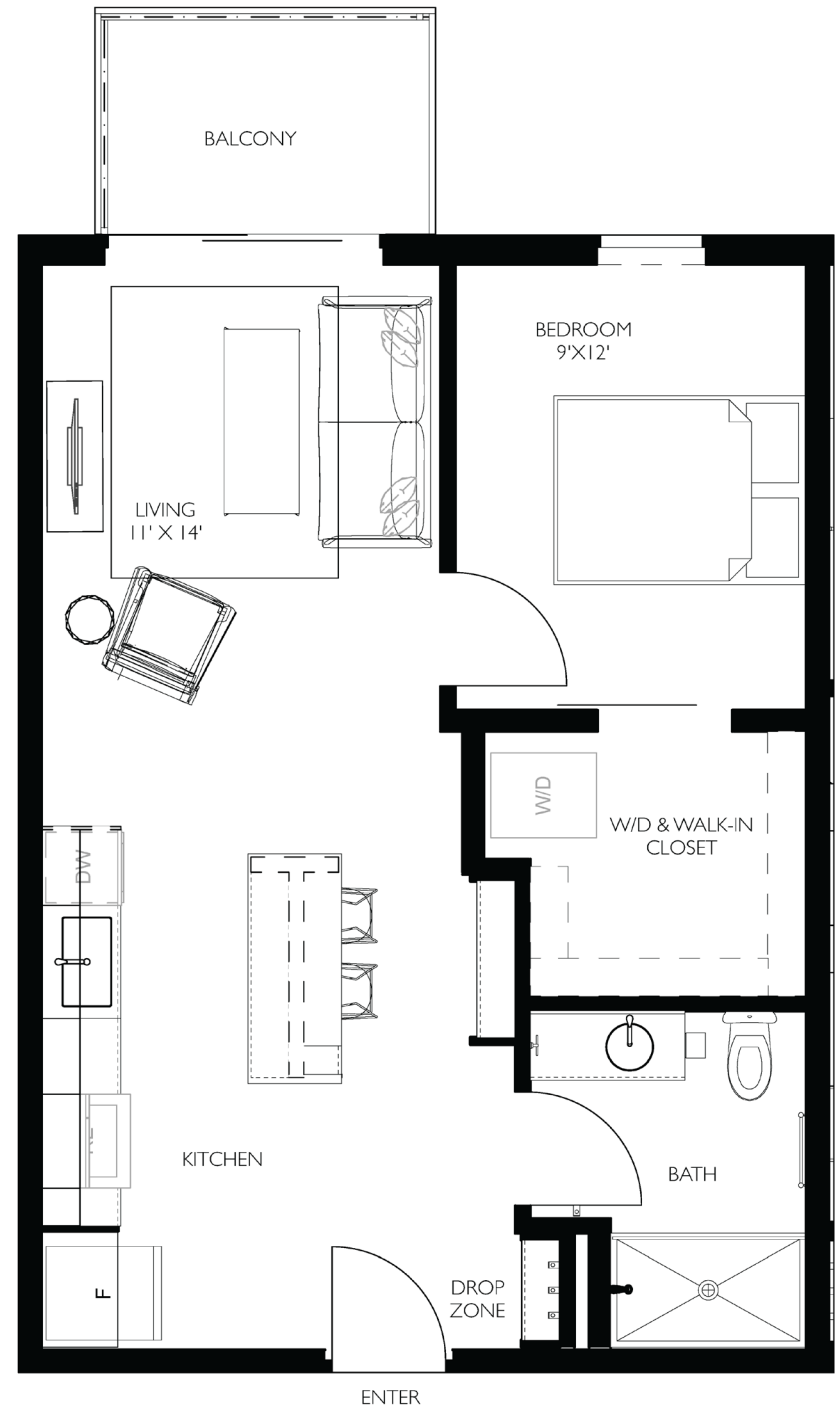

MACKSON CORNERS

A2

1 BED / 1 BATH

includes a private entry with porch

590 SQ. FT.

Units:

104, 108, 112

417 Marion Road, Oshkosh, WI 54901
PH: (920) 234-5039

MACKSONCORNERS.COM

All dimensions are approximate. Furniture layout is for illustrative purposes only.

MACKSON CORNERS

A2

1 BED / 1 BATH

590 SQ. FT.

Units:

204, 212, 216, 308, 404, 412, 416

417 Marion Road, Oshkosh, WI 54901
PH: (920) 234-5039

MACKSONCORNERS.COM

All dimensions are approximate. Furniture layout is for illustrative purposes only.

MACKSON CORNERS

A2 with balcony

1 BED / 1 BATH

590 SQ. FT.

Units:

208, 304, 312, 316, 408

417 Marion Road, Oshkosh, WI 54901
PH: (920) 234-5039

MACKSONCORNERS.COM

All dimensions are approximate. Furniture layout is for illustrative purposes only.