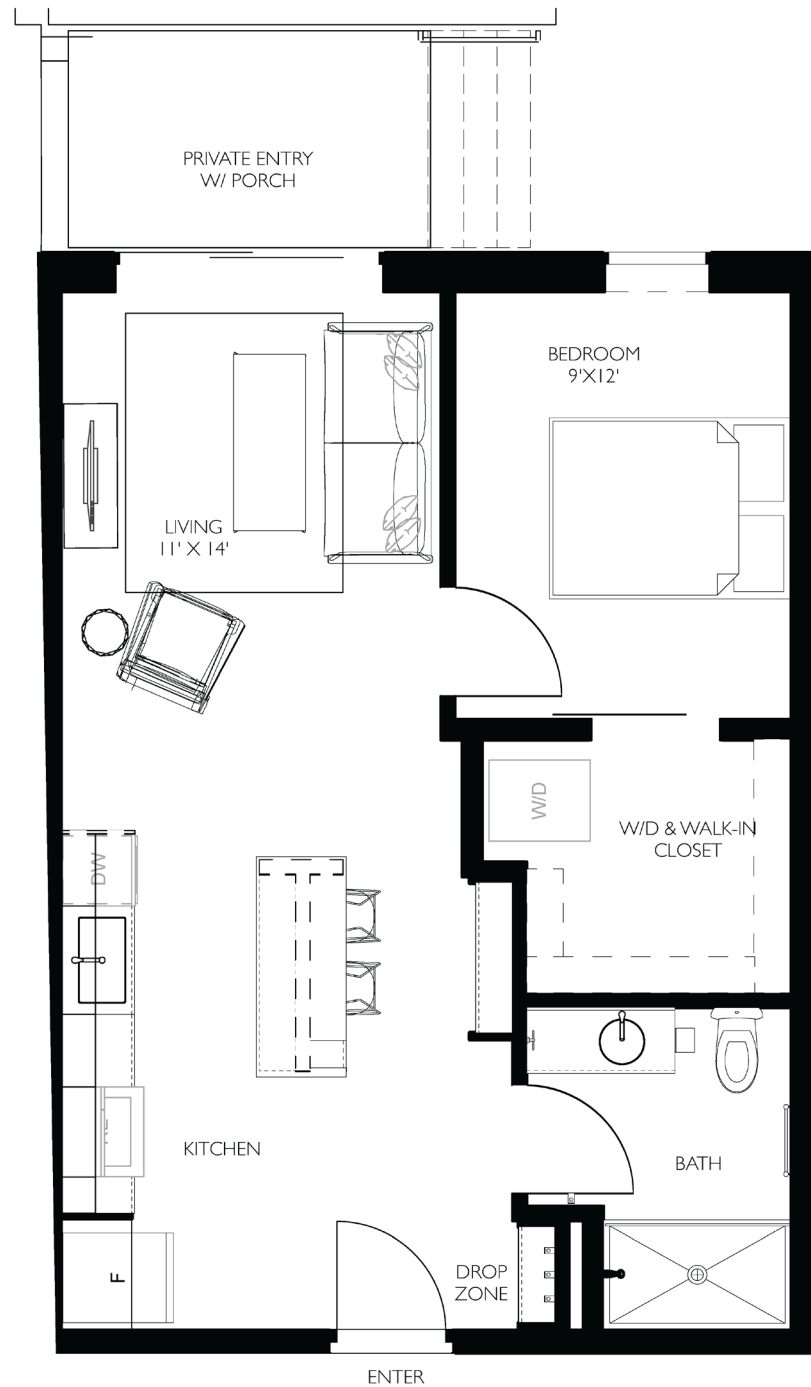

MACKSON CORNERS

A2

1 BED / 1 BATH

includes a private entry with porch

590 SQ. FT.

Units:

104, 108, 112

417 Marion Road, Oshkosh, WI 54901
PH: (920) 234-5039

MACKSONCORNERS.COM

All dimensions are approximate. Furniture layout is for illustrative purposes only.

MACKSON CORNERS

A2

1 BED / 1 BATH

590 SQ. FT.

Units:

204, 212, 216, 308, 404, 412, 416

417 Marion Road, Oshkosh, WI 54901
PH: (920) 234-5039

MACKSONCORNERS.COM

All dimensions are approximate. Furniture layout is for illustrative purposes only.

MACKSON CORNERS

A2 with balcony

1 BED / 1 BATH

590 SQ. FT.