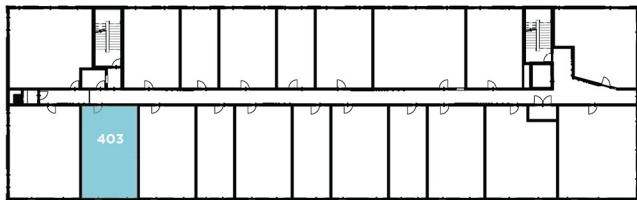

# MACKSON CORNERS

## A13 (Type A)

**1 BED / 1 BATH**  
with Roll-in Shower

**680 SQ. FT.**

Unit: **403**

417 Marion Road, Oshkosh, WI 54901  
PH: (920) 234-5039

**MACKSONCORNERS.COM**

All dimensions are approximate. Furniture layout is for illustrative purposes only.