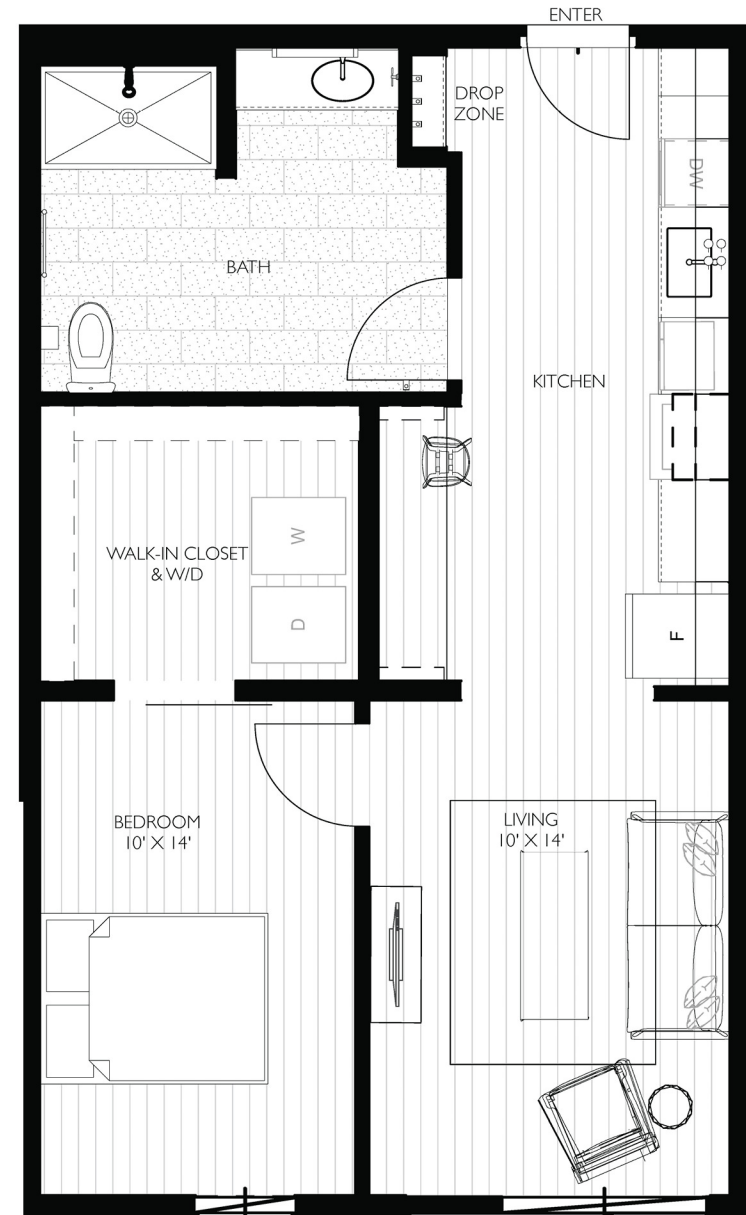

# MACKSON CORNERS

## A13 (Type A)

**1 BED / 1 BATH**  
with Roll-in Shower

**680 SQ. FT.**

Unit: **403**

417 Marion Road, Oshkosh, WI 54901  
PH: (920) 234-5039

**MACKSONCORNERS.COM**

All dimensions are approximate. Furniture layout is for illustrative purposes only.