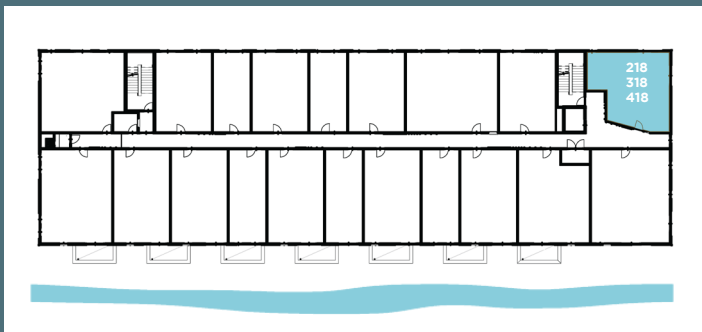

MACKSON CORNERS

A12

1 BED / 1 BATH

726 SQ. FT.

Units:
218, 318, 418

417 Marion Road, Oshkosh, WI 54901
PH: (920) 234-5039

MACKSONCORNERS.COM

All dimensions are approximate. Furniture layout is for illustrative purposes only.