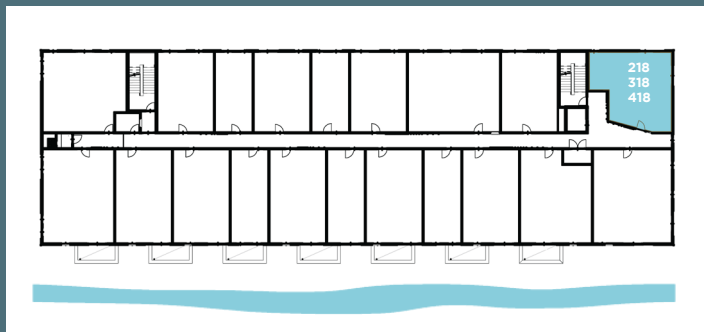

MACKSON CORNERS

A12

1 BED / 1 BATH

726 SQ. FT.

Units:
218, 318, 418

417 Marion Road, Oshkosh, WI 54901
PH: (920) 234-5039

MACKSONCORNERS.COM

All dimensions are approximate. Furniture layout is for illustrative purposes only.