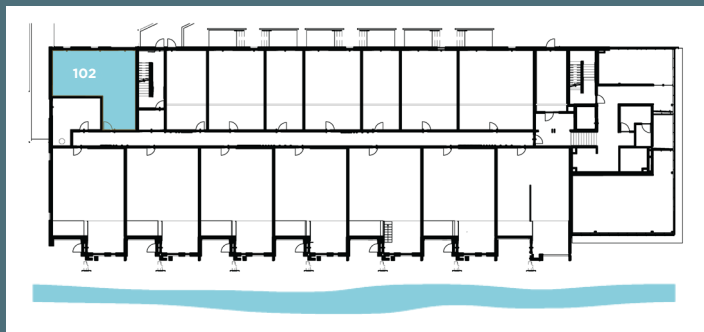

MACKSON CORNERS

A11

1 BED / 1 BATH

641 SQ. FT.

Unit: 102

417 Marion Road, Oshkosh, WI 54901
PH: (920) 234-5039

MACKSONCORNERS.COM

All dimensions are approximate. Furniture layout is for illustrative purposes only.