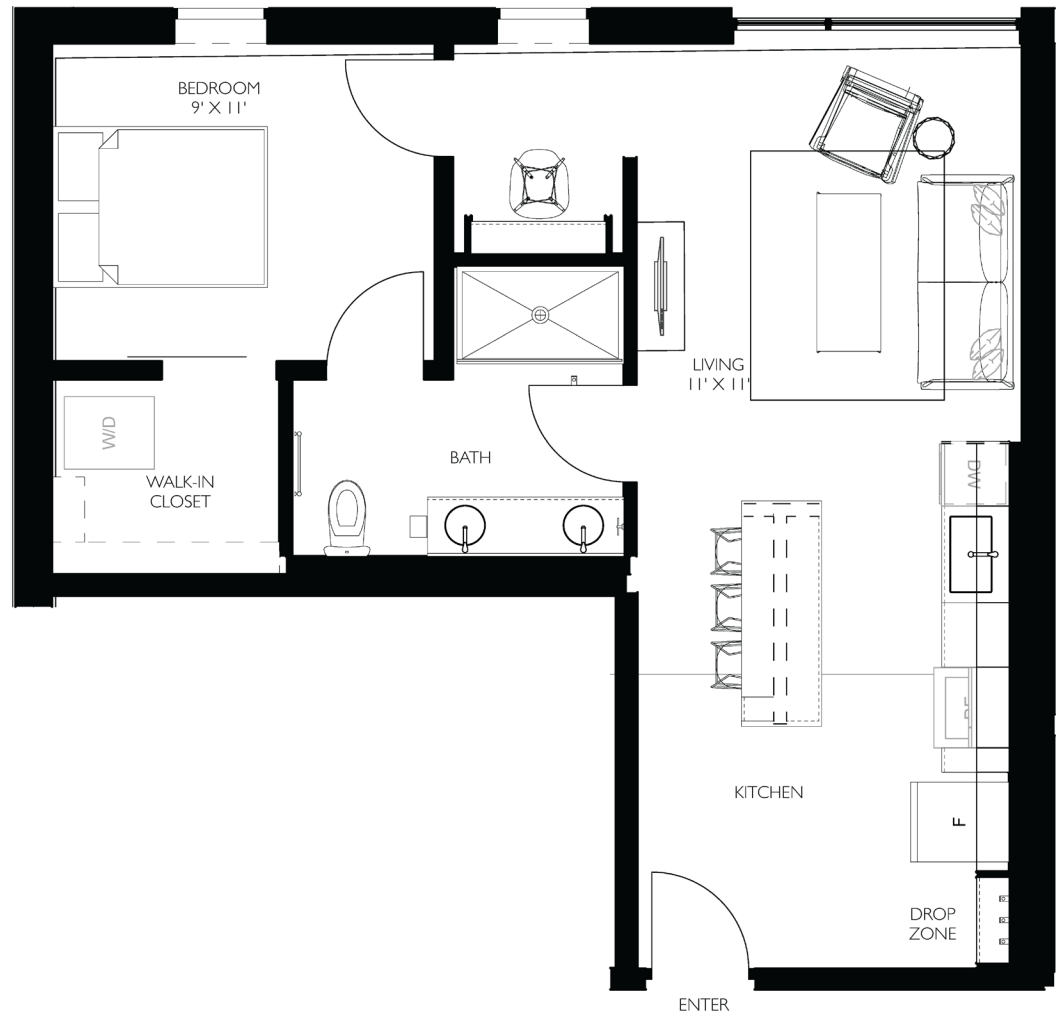

MACKSON CORNERS

A11

1 BED / 1 BATH

641 SQ. FT.

Unit: 102

417 Marion Road, Oshkosh, WI 54901
PH: (920) 234-5039

MACKSONCORNERS.COM

All dimensions are approximate. Furniture layout is for illustrative purposes only.